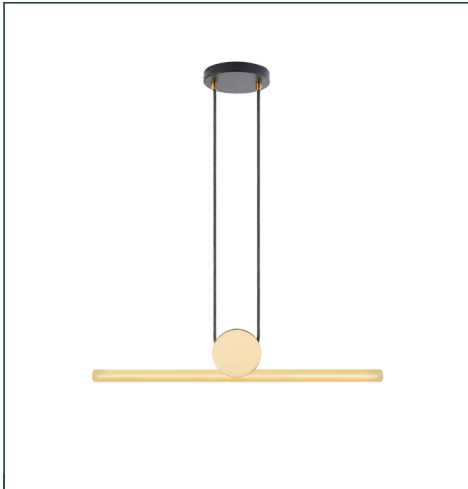

KILTER PENDANT

SKU: KLT-640-2700K-SB-PD-01-EU

FINISH: BRASS

The light source can all be easily replaced.
For replacement parts, please visit our website or contact us at customerservice@tala.co.uk.

FIXTURE - PHYSICAL

Pendant dimension: L44mm x W640mm x H122mm
L1 6/8in x W25 2/8in x H4 6/8in
Ceiling rose dim.: L150mm x W150mm x H21mm
L6in x W6in x H1in
Cable length: 3m
Materials: Brass
Finish: Polished brass
Weight: 1995g
IP rating: IP44 - Suitable for wet locations

BULB - PHYSICAL

Bulb dimension: L30mm x W640mm
L1 1/8in x W25 2/8 in
Glass shape: T30
Materials: Glass and nickel
Glass finish: Frosted
Weight: 195g
Max. working temp.: -5 to 40 °C
IP rating: IP54
Power: 6W
Current: 0.03A
Voltage: 220-240V~
Frequency: 50/60Hz
Base: S14D

ILLUMINATION

CCT: 2700K
Lumens: 375lm
Incand equiv: 32W
Flicker: <5%
Beam angle: 36°
Light source: LED
CRI: 95Ra
R9: 75
TM30-Rg: 95
TM30-Rf: 92

ELECTRICAL

Appliance class: Class I
Power factor: 0.9
Efficiency: 63lm/W
Lifetime: 15,000 hrs

DIMMING

Dimmable 0-100%
Recommended dimmer Varilight V-Pro

WARRANTY

2 years

EAN

5060915715371

Tala Energy Ltd. 25b Vyner Street,
London, E2 9DG, United Kingdom

Tala Europe B.V. Bertus Aafjeshove 40
Nieuwegein 3437 JN

tala.co.uk | hello@tala.co.uk | +44 7700 170343

Specification subject to change without notice. Refer to our website for the most recent product documentation. Tala designs in the EU/UK are protected by registered and or unregistered design rights