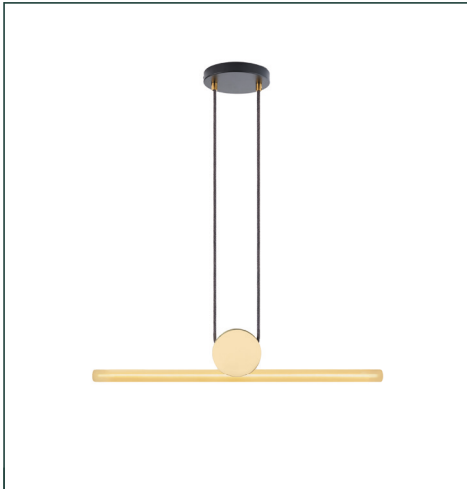

KILTER PENDANT

tala®

SKU: KLT-640-2200K-SB-PD-01-EU

FINISH: BRASS

The light source can all be easily replaced.
For replacement parts, please visit our
website or contact us at customerservice@tala.co.uk.

FIXTURE - PHYSICAL

Pendant dimension:	L44mm x W640mm x H122mm L1 6/8in x W25 2/8in x H4 6/8in
Ceiling rose dim.:	L150mm x W150mm x H21mm L6in x W6in x H1in
Cable length:	3m
Materials:	Brass
Finish:	Polished brass
Weight:	1995g
IP rating:	IP44 - Suitable for wet locations

BULB - PHYSICAL

Bulb dimension:	L30mm x W640mm L1 1/8in x W25 2/8 in
Glass shape:	T30
Materials:	Glass and nickel
Glass finish	Frosted
Weight	195g
Max. working temp.:	-5 to 40 °C
IP rating:	IP54
Power:	6W
Current:	0.03A
Voltage:	220-240V~
Frequency:	50/60Hz
Base:	S14D

BULB - PHYSICAL

Bulb dimension: L30mm x W640mm
L1 1/8in x W25 2/8 in
Glass shape: T30
Materials: Glass and nickel
Glass finish: Frosted
Weight: 195g
Max. working temp.: -5 to 40 °C
IP rating: IP54
Power: 6W
Current: 0.03A
Voltage: 220-240V~
Frequency: 50/60Hz
Base: S14D